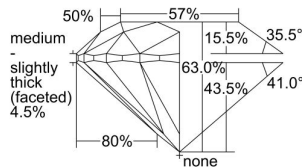

GIA®

FACSIMILE

GIA REPORT 5453118639

Verify this report at GIA.edu

GIA NATURAL DIAMOND DOSSIER®

November 09, 2022
GIA Report Number 5453118639
Shape and Cutting Style ..... Round Brilliant
Measurements ..... 5.32 - 5.38 x 3.37 mm

GRADING RESULTS

Carat Weight ..... 0.60 carat
Color Grade ..... G
Clarity Grade S11
Cut Grade ..... Very Good

ADDITIONAL GRADING INFORMATION

Polish ..... Very Good
Symmetry ..... Very Good
Fluorescence ..... Faint
Clarity Characteristics ..... Cloud
Inscription(s): GIA 5453118639

PROPORTIONS

Profile to actual proportions

GRADING SCALES

GIA COLOR SCALE	GIA CLARITY SCALE	GIA CUT SCALE	
D	FLAWLESS	EXCELLENT	
E	INTERNALLY FLAWLESS		
F		VVS₁	VERY GOOD
G	VVS₂		
H	VS₁	GOOD	
I	VS₂		
J	S1₁	FAIR	
K	S1₂		
L	I₁	POOR	
M	I₂		
N	I₃		
O			
P			
Q			
R			
S			
T			
U			
V			
W			
X			
Y			
Z