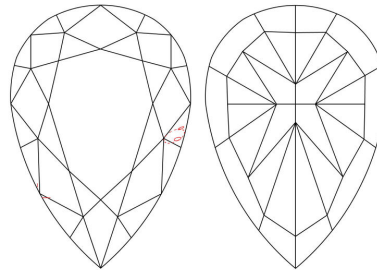

GIA NATURAL DIAMOND GRADING REPORT

November 04, 2022

GIA Report Number 5453109651

Shape and Cutting Style Pear Modified Brilliant

Measurements 11.02 x 6.31 x 3.99 mm

GRADING RESULTS

Carat Weight 2.00 carat

Color Grade W to X Range

Clarity Grade VS2

ADDITIONAL GRADING INFORMATION

Polish Very Good

Symmetry Very Good

Fluorescence None

Inscription(s): GIA 5453109651

Comments: Surface graining is not shown.

PROPORTIONS

Profile not to actual proportions

CLARITY CHARACTERISTICS

KEY TO SYMBOLS*

- Cloud
- Crystal
- Feather

* Red symbols denote internal characteristics (inclusions). Green or black symbols denote external characteristics (blemishes). Diagram is an approximate representation of the diamond, and symbols shown indicate type, position, and approximate size of clarity characteristics. All clarity characteristics may not be shown. Details of finish are not shown.