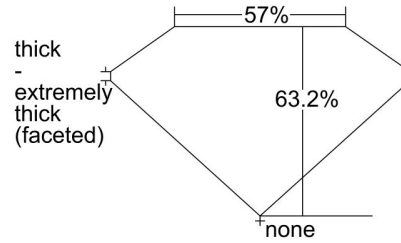

GIA NATURAL DIAMOND GRADING REPORT

November 04, 2022

GIA Report Number 5453109651

Shape and Cutting Style Pear Modified Brilliant

Measurements 11.02 x 6.31 x 3.99 mm

GRADING RESULTS

Carat Weight 2.00 carat

Color Grade W to X Range

Clarity Grade VS2

ADDITIONAL GRADING INFORMATION

Polish Very Good

Symmetry Very Good

Fluorescence None

Inscription(s): GIA 5453109651

Comments: Surface graining is not shown.

PROPORTIONS

Profile not to actual proportions

CLARITY CHARACTERISTICS

KEY TO SYMBOLS*

- Cloud
- Crystal
- Feather

* Red symbols denote internal characteristics (inclusions). Green or black symbols denote external characteristics (blemishes). Diagram is an approximate representation of the diamond, and symbols shown indicate type, position, and approximate size of clarity characteristics. All clarity characteristics may not be shown. Details of finish are not shown.