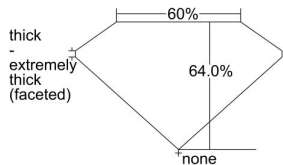

GIA®

FACSIMILE

GIA REPORT 5446477972

Verify this report at GIA.edu

GIA NATURAL DIAMOND DOSSIER®

September 05, 2022
GIA Report Number 5446477972
Shape and Cutting Style ..... Pear Brilliant
Measurements ..... 6.63 x 4.42 x 2.83 mm

GRADING RESULTS

Carat Weight ..... 0.51 carat
Color Grade ..... D
Clarity Grade VS1

ADDITIONAL GRADING INFORMATION

Polish ..... Excellent
Symmetry ..... Good
Fluorescence ..... None
Clarity Characteristics ..... Crystal, Pinpoint
Inspection(s): GIA 5446477972

PROPORTIONS

Profile not to actual proportions

GRADING SCALES

GIA COLOR SCALE		GIA CLARITY SCALE			
COLORLESS	D	VERY VERY SLIGHTLY INCLUDED	FLAWLESS		
	E		INTERNALLY FLAWLESS		
	F	VERY SLIGHTLY INCLUDED	VVS₁		
	G		VVS₂		
	H		VS₁		
	NEAR COLORLESS	I	SLIGHTLY INCLUDED	VS₂	
		J		SI₁	
		FAINT	K	INCLUDED	SI₂
			L		I₁
			M		I₂
VERT LIGHT	N		INCLUDED	I₃	
	O				
	P				
	Q				
	LIGHT		R		
		S			
		T			
	U				
	V				
	W				
	X				
	Y				
	Z