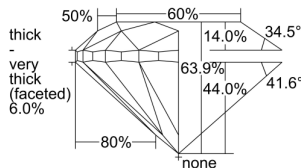

GIA®

FACSIMILE

GIA REPORT 5446115411

Verify this report at GIA.edu

GIA NATURAL DIAMOND DOSSIER®

July 21, 2022
GIA Report Number 5446115411
Shape and Cutting Style ..... Round Brilliant
Measurements ..... 3.82 - 3.87 x 2.46 mm

GRADING RESULTS

Carat Weight ..... 0.23 carat
Color Grade I
Clarity Grade S11
Cut Grade ..... Good

ADDITIONAL GRADING INFORMATION

Polish ..... Very Good
Symmetry ..... Good
Fluorescence ..... Faint
Clarity Characteristics ..... Cloud
Inscription(s): GIA 5446115411

PROPORTIONS

Profile to actual proportions

GRADING SCALES

GIA COLOR SCALE	GIA CLARITY SCALE	GIA CUT SCALE	
D	FLAWLESS	EXCELLENT	
E	INTERNALLY FLAWLESS		
F		VVS₁	VERY GOOD
G	VVS₂		
H	VS₁	GOOD	
I	VS₂		
J	S1₁	FAIR	
K	S1₂		
L	I₁	POOR	
M	I₂		
N	I₃		
O			
P			
Q			
R			
S			
T			
U			
V			
W			
X			
Y			
Z