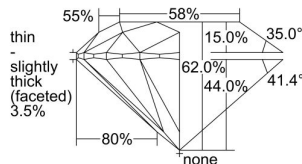

GIA®

FACSIMILE

GIA REPORT

5446099876

Verify this report at GIA.edu

GIA NATURAL DIAMOND DOSSIER®

July 21, 2022
GIA Report Number 5446099876
Shape and Cutting Style ..... Round Brilliant
Measurements ..... 4.03 - 4.05 x 2.51 mm

GRADING RESULTS

Carat Weight ..... 0.25 carat
Color Grade I
Clarity Grade S11
Cut Grade ..... Excellent

ADDITIONAL GRADING INFORMATION

Polish ..... Very Good
Symmetry ..... Very Good
Fluorescence ..... Faint
Clarity Characteristics ..... Cloud
Inscription(s): GIA 5446099876

PROPORTIONS

Profile to actual proportions