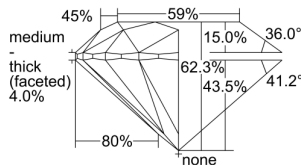

GIA®

FACSIMILE

GIA REPORT 5446098761

Verify this report at GIA.edu

GIA NATURAL DIAMOND DOSSIER®

July 20, 2022
GIA Report Number 5446098761
Shape and Cutting Style ..... Round Brilliant
Measurements ..... 4.02 - 4.05 x 2.51 mm

GRADING RESULTS

Carat Weight ..... 0.25 carat
Color Grade ..... G
Clarity Grade S11
Cut Grade ..... Very Good

ADDITIONAL GRADING INFORMATION

Polish ..... Good
Symmetry ..... Excellent
Fluorescence ..... Faint
Clarity Characteristics ..... Cloud
Inscription(s): GIA 5446098761

PROPORTIONS

Profile to actual proportions

GRADING SCALES

GIA COLOR SCALE	GIA CLARITY SCALE	GIA CUT SCALE	
D	FLAWLESS	EXCELLENT	
E	INTERNALLY FLAWLESS		
F		VVS₁	VERY GOOD
G	VVS₂		
H	VS₁	GOOD	
I	VS₂		
J	S1₁	FAIR	
K	S1₂		
L	I₁	POOR	
M	I₂		
N	I₃		
O			
P			
Q			
R			
S			
T			
U			
V			
W			
X			
Y			
Z