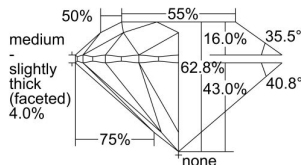

GIA®

FACSIMILE

GIA REPORT 5443449776

Verify this report at GIA.edu

GIA NATURAL DIAMOND DOSSIER®

August 22, 2022
GIA Report Number **5443449776**
Shape and Cutting Style ..... **Round Brilliant**
Measurements ..... **3.87 - 3.91 x 2.44 mm**

GRADING RESULTS

Carat Weight ..... **0.23 carat**
Color Grade ..... **F**
Clarity Grade **S11**
Cut Grade ..... **Very Good**

ADDITIONAL GRADING INFORMATION

Polish ..... **Excellent**
Symmetry ..... **Very Good**
Fluorescence ..... **Strong Blue**
Clarity Characteristics ..... **Cloud, Crystal**
Inscription(s): **GIA 5443449776**

PROPORTIONS

Profile to actual proportions

GRADING SCALES

GIA COLOR SCALE	GIA CLARITY SCALE	GIA CUT SCALE	
D	FLAWLESS	EXCELLENT	
E	INTERNALLY FLAWLESS		
F		VVS₁	VERY GOOD
G	VVS₂		
H	VS₁	GOOD	
I	VS₂		
J	S1₁	FAIR	
K	S1₂		
L	I₁	POOR	
M	I₂		
N	I₃		
O			
P			
Q			
R			
S			
T			
U			
V			
W			
X			
Y			
Z