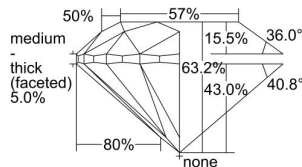

GIA®

FACSIMILE

GIA REPORT

5443100906

Verify this report at GIA.edu

GIA NATURAL DIAMOND DOSSIER®

July 21, 2022
GIA Report Number **5443100906**
Shape and Cutting Style ..... **Round Brilliant**
Measurements ..... **4.05 - 4.07 x 2.57 mm**

GRADING RESULTS

Carat Weight ..... **0.26 carat**
Color Grade ..... **J**
Clarity Grade **S11**
Cut Grade ..... **Very Good**

ADDITIONAL GRADING INFORMATION

Polish ..... **Very Good**
Symmetry ..... **Very Good**
Fluorescence ..... **Faint**
Clarity Characteristics ..... **Cloud**
Inscription(s): **GIA 5443100906**

PROPORTIONS

Profile to actual proportions

GRADING SCALES

GIA COLOR SCALE

COLORED	D
	E
	F
	G
	H
	I
	J
	K
	L
	M
	N
	O
	P
	Q
	R
	S
	T
	U
	V
	W
	X
	Y
	Z

GIA CLARITY SCALE

VERY VERY SLIGHTLY INCLUDED	FLAWLESS
	INTERNALLY FLAWLESS
VERY SLIGHTLY INCLUDED	VVS₁
	VVS₂
SLIGHTLY INCLUDED	VS₁
	VS₂
INCLUDED	I₁
	I₂
	I₃

GIA CUT SCALE

EXCELLENT
VERY GOOD
GOOD
FAIR
POOR