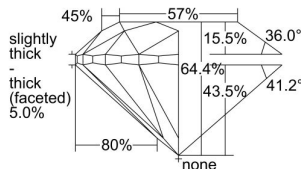

GIA®

FACSIMILE

GIA REPORT 5443100846

Verify this report at GIA.edu

GIA NATURAL DIAMOND DOSSIER®

July 21, 2022
GIA Report Number 5443100846
Shape and Cutting Style ..... Round Brilliant
Measurements ..... 4.03 - 4.05 x 2.60 mm

GRADING RESULTS

Carat Weight ..... 0.27 carat
Color Grade ..... H
Clarity Grade S11
Cut Grade ..... Very Good

ADDITIONAL GRADING INFORMATION

Polish ..... Very Good
Symmetry ..... Excellent
Fluorescence ..... None
Clarity Characteristics ..... Cloud
Inscription(s): GIA 5443100846

PROPORTIONS

Profile to actual proportions