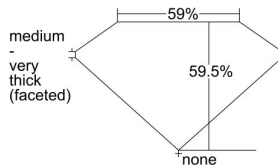

GIA®

FACSIMILE

GIA REPORT 5436366795

Verify this report at GIA.edu

GIA NATURAL DIAMOND DOSSIER®

May 13, 2022
GIA Report Number 5436366795
Shape and Cutting Style ..... Heart Brilliant
Measurements ..... 5.39 x 6.41 x 3.81 mm

GRADING RESULTS

Carat Weight ..... 0.80 carat
Color Grade ..... E
Clarity Grade SI2

ADDITIONAL GRADING INFORMATION

Polish ..... Excellent
Symmetry ..... Very Good
Fluorescence ..... None
Clarity Characteristics ..... Crystal, Cloud
Inscription(s): GIA 5436366795

PROPORTIONS

Profile not to actual proportions

GRADING SCALES

GIA COLOR SCALE		GIA CLARITY SCALE			
COLORLESS	D	VERY VERY SLIGHTLY INCLUDED	FLAWLESS		
	E		INTERNALLY FLAWLESS		
	F	VERY SLIGHTLY INCLUDED	VVS₁		
	G		VVS₂		
	H		VS₁		
	NEAR COLORLESS	I	SLIGHTLY INCLUDED	VS₂	
		J		SI₁	
		FAINT	K	INCLUDED	SI₂
			L		I₁
			M		I₂
VERT LIGHT	N	LIGHT	I₃		
	O				
	P				
	Q				
	R