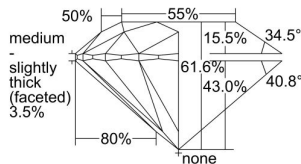

GIA®

FACSIMILE

GIA REPORT 5433756402

Verify this report at GIA.edu

GIA NATURAL DIAMOND DOSSIER®

June 20, 2022
GIA Report Number **5433756402**
Shape and Cutting Style ..... **Round Brilliant**
Measurements ..... **5.09 - 5.12 x 3.15 mm**

GRADING RESULTS

Carat Weight ..... **0.50 carat**
Color Grade ..... **G**
Clarity Grade **S11**
Cut Grade ..... **Excellent**

ADDITIONAL GRADING INFORMATION

Polish ..... **Very Good**
Symmetry ..... **Excellent**
Fluorescence ..... **None**
Clarity Characteristics..... **Cloud, Crystal, Cavity**
Inscription(s): **GIA 5433756402**

PROPORTIONS

Profile to actual proportions

GRADING SCALES

GIA COLOR SCALE	GIA CLARITY SCALE	GIA CUT SCALE	
D	FLAWLESS	EXCELLENT	
E	INTERNALLY FLAWLESS		
F		VVS₁	VERY GOOD
G	VVS₂		
H	VS₁	GOOD	
I	VS₂		
J	S1₁	FAIR	
K	S1₂		
L	I₁	POOR	
M	I₂		
N	I₃		
O			
P			
Q			
R			
S			
T			
U			
V			
W			
X			
Y			
Z