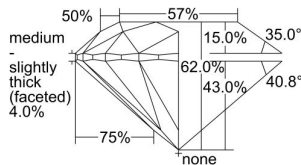

GIA®

FACSIMILE

GIA REPORT 5433729466

Verify this report at GIA.edu

GIA NATURAL DIAMOND DOSSIER®

June 15, 2022
GIA Report Number 5433729466
Shape and Cutting Style ..... Round Brilliant
Measurements ..... 5.11 - 5.13 x 3.17 mm

GRADING RESULTS

Carat Weight ..... 0.51 carat
Color Grade ..... F
Clarity Grade S11
Cut Grade ..... Excellent

ADDITIONAL GRADING INFORMATION

Polish ..... Excellent
Symmetry ..... Excellent
Fluorescence ..... Faint
Clarity Characteristics ..... Crystal, Feather
Inscription(s): GIA 5433729466

PROPORTIONS

Profile to actual proportions

GRADING SCALES

GIA COLOR SCALE	GIA CLARITY SCALE	GIA CUT SCALE	
D	FLAWLESS	EXCELLENT	
E	INTERNALLY FLAWLESS		
F		VVS₁	VERY GOOD
G	VVS₂		
H	VS₁	GOOD	
I	VS₂		
J	S1₁	FAIR	
K	S1₂		
L	I₁	POOR	
M	I₂		
N	I₃		
O			
P			
Q			
R			
S			
T			
U			
V			
W			
X			
Y			
Z