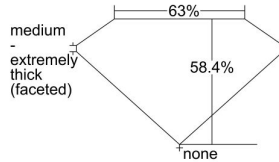

GIA®

FACSIMILE

GIA REPORT 5433248085

Verify this report at GIA.edu

GIA NATURAL DIAMOND DOSSIER®

April 29, 2022
GIA Report Number 5433248085
Shape and Cutting Style ..... Oval Brilliant
Measurements ..... 6.03 x 4.63 x 2.71 mm

GRADING RESULTS

Carat Weight ..... 0.50 carat
Color Grade ..... G
Clarity Grade VS1

ADDITIONAL GRADING INFORMATION

Polish ..... Excellent
Symmetry ..... Very Good
Fluorescence ..... None
Clarity Characteristics..... Crystal, Cloud, Feather, Cavity
Inscription(s): GIA 5433248085

PROPORTIONS

Profile not to actual proportions

GRADING SCALES

GIA COLOR SCALE		GIA CLARITY SCALE			
COLORLESS	D	VERY VERY SLIGHTLY INCLUDED	FLAWLESS		
	E		INTERNALLY FLAWLESS		
	F	VERY SLIGHTLY INCLUDED	VS₁		
	G		VS₂		
	H		VS₁		
	NEAR COLORLESS	I	SLIGHTLY INCLUDED	VS₂	
		J		SI₁	
		FAINT	K	INCLUDED	SI₂
			L		I₁
			M		I₂
VERT LIGHT	N	INCLUDED	I₃		
	O				
	P				
	Q				
	R				
	S				
LIGHT	T				
	U				
	V				
	W				
	X				
Y					
Z