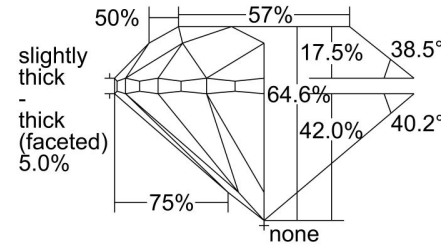

GIA NATURAL DIAMOND GRADING REPORT

 June 09, 2022
 GIA Report Number **5433207969**
 Shape and Cutting Style **Round Brilliant**
 Measurements **6.02 - 6.10 x 3.91 mm**
GRADING RESULTS

 Carat Weight **0.93 carat**
 Color Grade **J**
 Clarity Grade **S11**
 Cut Grade **Very Good**
ADDITIONAL GRADING INFORMATION

 Polish **Excellent**
 Symmetry **Very Good**
 Fluorescence **Faint**
 Inscription(s): **GIA 5433207969**
Comments: Clouds, pinpoints and surface graining are not shown.

PROPORTIONS

Profile to actual proportions

CLARITY CHARACTERISTICS

KEY TO SYMBOLS*

-  Feather
-  Natural
-  Crystal
-  Needle
-  Indented Natural

* Red symbols denote internal characteristics (inclusions). Green or black symbols denote external characteristics (blemishes). Diagram is an approximate representation of the diamond, and symbols shown indicate type, position, and approximate size of clarity characteristics. All clarity characteristics may not be shown. Details of finish are not shown.