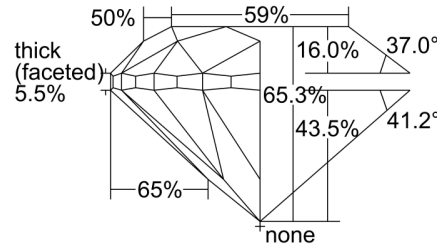

GIA NATURAL DIAMOND GRADING REPORT

February 22, 2022
 GIA Report Number 5426427391
 Shape and Cutting Style Round Brilliant
 Measurements 7.72 - 7.84 x 5.08 mm

GRADING RESULTS

Carat Weight 2.00 carat
 Color Grade E
 Clarity Grade VS1
 Cut Grade Very Good

ADDITIONAL GRADING INFORMATION

Polish Very Good
 Symmetry Very Good
 Fluorescence None
 Inscription(s): GIA 5426427391
 Comments: Pinpoints are not shown.

PROPORTIONS

Profile to actual proportions

CLARITY CHARACTERISTICS

KEY TO SYMBOLS*

- Crystal
- ◌ Cloud
- △ Natural

* Red symbols denote internal characteristics (inclusions). Green or black symbols denote external characteristics (blemishes). Diagram is an approximate representation of the diamond, and symbols shown indicate type, position, and approximate size of clarity characteristics. All clarity characteristics may not be shown. Details of finish are not shown.