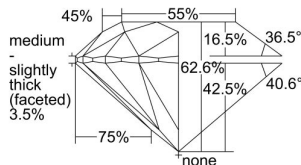

GIA®

FACSIMILE

GIA REPORT 5426379645

Verify this report at GIA.edu

GIA NATURAL DIAMOND DOSSIER®

February 17, 2022
GIA Report Number 5426379645
Shape and Cutting Style ..... Round Brilliant
Measurements ..... 4.34 - 4.36 x 2.72 mm

GRADING RESULTS

Carat Weight ..... 0.32 carat
Color Grade I
Clarity Grade VS1
Cut Grade ..... Excellent

ADDITIONAL GRADING INFORMATION

Polish ..... Excellent
Symmetry ..... Excellent
Fluorescence ..... None
Clarity Characteristics ..... Cloud, Pinpoint, Needle
Inscription(s): GIA 5426379645

PROPORTIONS

Profile to actual proportions