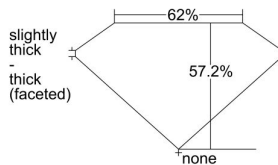

GIA®

FACSIMILE

GIA REPORT 5423352311

Verify this report at GIA.edu

GIA NATURAL DIAMOND DOSSIER®

February 16, 2022
GIA Report Number 5423352311
Shape and Cutting Style ..... Heart Brilliant
Measurements ..... 5.41 x 6.31 x 3.61 mm

GRADING RESULTS

Carat Weight ..... 0.71 carat
Color Grade ..... H
Clarity Grade VVS2

ADDITIONAL GRADING INFORMATION

Polish ..... Very Good
Symmetry ..... Excellent
Fluorescence ..... Faint
Clarity Characteristics..... Pinpoint, Cloud, Surface Graining
Inscription(s): GIA 5423352311

PROPORTIONS

Profile not to actual proportions

GRADING SCALES

GIA COLOR SCALE		GIA CLARITY SCALE			
COLORLESS	D	VERY VERY SLIGHTLY INCLUDED	FLAWLESS		
	E		INTERNALLY FLAWLESS		
	F	VERY SLIGHTLY INCLUDED	VVS₁		
	G		VVS₂		
	H		VS₁		
	NEAR COLORLESS	I	SLIGHTLY INCLUDED	VS₂	
		J		SI₁	
		FAINT	K	INCLUDED	SI₂
			L		I₁
			M		I₂
VERT LIGHT	N	LIGHT	I₃		
	O				
	P				
	Q				
	R