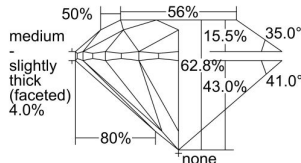

GIA®

FACSIMILE

GIA REPORT 5423248643

Verify this report at GIA.edu

GIA NATURAL DIAMOND DOSSIER®

February 07, 2022
GIA Report Number **5423248643**
Shape and Cutting Style ..... **Round Brilliant**
Measurements ..... **5.05 - 5.08 x 3.18 mm**

GRADING RESULTS

Carat Weight ..... **0.50 carat**
Color Grade ..... **K**
Clarity Grade **S12**
Cut Grade ..... **Excellent**

ADDITIONAL GRADING INFORMATION

Polish ..... **Excellent**
Symmetry ..... **Excellent**
Fluorescence ..... **Strong Blue**
Clarity Characteristics ..... **Crystal**
Inscription(s): **GIA 5423248643**

PROPORTIONS

Profile to actual proportions

GRADING SCALES

GIA COLOR SCALE

COLORESS	D
	E
	F
	G
	H
	I
	J
NEAR COLORESS	K
	L
FAINT	M
	N
	O
	P
	R
	S
	T
	U
	V
	W
	X
	Y
LIGHT	Z

GIA CLARITY SCALE

VERY NEW	FLAWLESS
	INTERNALLY FLAWLESS
VERY SLIGHTLY INCLUDED	VVS₁
	VVS₂
SLIGHTLY INCLUDED	VS₁
	VS₂
INCLUDED	I₁
	I₂
	I₃

GIA CUT SCALE

EXCELLENT
VERY GOOD
GOOD
FAIR
POOR