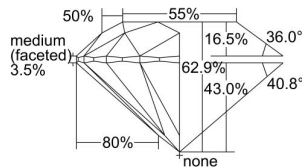

GIA®

FACSIMILE

GIA REPORT

5416780807

Verify this report at GIA.edu

GIA NATURAL DIAMOND DOSSIER®

December 24, 2021
GIA Report Number **5416780807**
Shape and Cutting Style ..... **Round Brilliant**
Measurements ..... **4.91 - 4.93 x 3.10 mm**

GRADING RESULTS

Carat Weight ..... **0.46 carat**
Color Grade ..... **E**
Clarity Grade **S11**
Cut Grade ..... **Excellent**

ADDITIONAL GRADING INFORMATION

Polish ..... **Excellent**
Symmetry ..... **Excellent**
Fluorescence ..... **Faint**
Clarity Characteristics ..... **Crystal**
Inscription(s): **GIA 5416780807**

PROPORTIONS

Profile to actual proportions

GRADING SCALES

GIA COLOR SCALE

COLOREDNESS	D
	E
	F
	G
	H
	I
	J
NEAR COLORLESS	K
	L
	M
FAINTE	N
	O
	P
	R
	S
	T
	U
	V
	W
	X
	Y
LIGHT	Z

GIA CLARITY SCALE

VERY VERY SLIGHTLY INCLUDED	FLAWLESS
	INTERNALLY FLAWLESS
VERY SLIGHTLY INCLUDED	VVS₁
	VVS₂
SLIGHTLY INCLUDED	VS₁
	VS₂
INCLUDED	I₁
	I₂
	I₃

GIA CUT SCALE

EXCELLENT
VERY GOOD
GOOD
FAIR
POOR