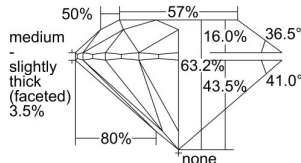

GIA®

FACSIMILE

GIA REPORT 5416719895

Verify this report at GIA.edu

GIA NATURAL DIAMOND DOSSIER®

December 21, 2021
GIA Report Number 5416719895
Shape and Cutting Style ..... Round Brilliant
Measurements ..... 5.00 - 5.07 x 3.18 mm

GRADING RESULTS

Carat Weight ..... 0.50 carat
Color Grade ..... F
Clarity Grade S11
Cut Grade ..... Excellent

ADDITIONAL GRADING INFORMATION

Polish ..... Excellent
Symmetry ..... Very Good
Fluorescence ..... None
Clarity Characteristics ..... Crystal, Indented Natural
Inscription(s): GIA 5416719895

PROPORTIONS

Profile to actual proportions

GRADING SCALES

GIA COLOR SCALE

COLOURESS	D
	E
	F
	G
	H
	I
	J
NEAR COLOURESS	K
	L
Faint	M
	N
	O
	P
Very Light	R
	S
	T
	U
	V
Light	W
	X
	Y
	Z

GIA CLARITY SCALE

VERY VERY SLIGHTLY INCLUDED	FLAWLESS
	INTERNALLY FLAWLESS
VERY SLIGHTLY INCLUDED	VVS₁
	VVS₂
SLIGHTLY INCLUDED	VS₁
	VS₂
INCLUDED	SI₁
	SI₂
	I₁
	I₂
	I₃

GIA CUT SCALE

EXCELLENT
VERY GOOD
GOOD
FAIR
POOR