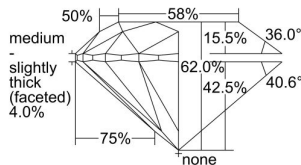

GIA®

FACSIMILE

GIA REPORT 5413802437

Verify this report at GIA.edu

GIA NATURAL DIAMOND DOSSIER®

December 27, 2021
GIA Report Number 5413802437
Shape and Cutting Style ..... Round Brilliant
Measurements ..... 4.24 - 4.27 x 2.64 mm

GRADING RESULTS

Carat Weight ..... 0.30 carat
Color Grade ..... G
Clarity Grade VVS1
Cut Grade ..... Excellent

ADDITIONAL GRADING INFORMATION

Polish ..... Excellent
Symmetry ..... Very Good
Fluorescence ..... Faint
Clarity Characteristics..... Cloud, Feather, Indented Natural
Inscription(s): GIA 5413802437

PROPORTIONS

Profile to actual proportions

GRADING SCALES

GIA COLOR SCALE	GIA CLARITY SCALE	GIA CUT SCALE	
D	FLAWLESS	EXCELLENT	
E	INTERNALLY FLAWLESS		
F		VVS₁	VERY GOOD
G	VVS₂		
H	VS₁	GOOD	
I	VS₂		
J	SI₁	FAIR	
K	SI₂		
L	I₁	POOR	
M			
N	I₂		
O	I₃		
P			
Q			
R			
S			
T			
U			
V			
W			
X			
Y			
Z