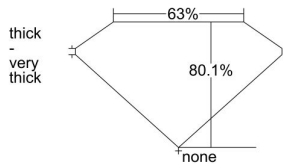

GIA®

FACSIMILE

GIA REPORT 5413670824

Verify this report at GIA.edu

GIA NATURAL DIAMOND DOSSIER®

January 25, 2022
GIA Report Number 5413670824
Shape and Cutting Style ..... Square Modified Brilliant
Measurements ..... 4.58 x 4.48 x 3.59 mm

GRADING RESULTS

Carat Weight ..... 0.65 carat
Color Grade ..... Q to R Range
Clarity Grade VS1

ADDITIONAL GRADING INFORMATION

Polish ..... Excellent
Symmetry ..... Very Good
Fluorescence ..... Strong Blue
Clarity Characteristics ..... Feather
Inscription(s): GIA 5413670824

PROPORTIONS

Profile not to actual proportions

GRADING SCALES

GIA COLOR SCALE		GIA CLARITY SCALE			
COLORLESS	D	VERY VERY SLIGHTLY INCLUDED	FLAWLESS		
	E		INTERNALLY FLAWLESS		
	F	VERY SLIGHTLY INCLUDED	VS₁		
	G		VS₂		
	H		VS₁		
	NEAR COLORLESS	I	SLIGHTLY INCLUDED	VS₂	
		J		SI₁	
		FAINT	K	INCLUDED	SI₂
			L		I₁
			M		I₂
VERT LIGHT	N	LIGHT	I₃		
	O				
	P				
	Q				
	R				
	S				
	T				
LIGHT	U				
	V				
	W				
	X				
Y					
Z