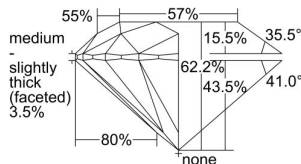

GIA®

FACSIMILE

GIA REPORT 5413342025

Verify this report at GIA.edu

GIA NATURAL DIAMOND DOSSIER®

November 23, 2021
GIA Report Number 5413342025
Shape and Cutting Style ..... Round Brilliant
Measurements ..... 5.87 - 5.91 x 3.66 mm

GRADING RESULTS

Carat Weight ..... 0.78 carat
Color Grade ..... M
Clarity Grade S11
Cut Grade ..... Excellent

ADDITIONAL GRADING INFORMATION

Polish ..... Excellent
Symmetry ..... Excellent
Fluorescence ..... Faint
Clarity Characteristics ..... Cloud, Crystal, Feather
Inscription(s): GIA 5413342025

PROPORTIONS

Profile to actual proportions

GRADING SCALES

GIA COLOR SCALE

COLOREDNESS	D
	E
	F
	G
	H
	I
	J
NEAR COLORLESS	K
	L
	M
Faint	N
	O
	P
	Q
	R
	S
	T
	U
	V
	W
	X
	Y
Light	Z

GIA CLARITY SCALE

VERY VERY SLIGHTLY INCLUDED	FLAWLESS
	INTERNALLY FLAWLESS
VERY SLIGHTLY INCLUDED	VVS₁
	VVS₂
SLIGHTLY INCLUDED	VS₁
	VS₂
INCLUDED	SI₁
	SI₂
	I₁
	I₂
	I₃

GIA CUT SCALE

EXCELLENT
VERY GOOD
GOOD
FAIR
POOR