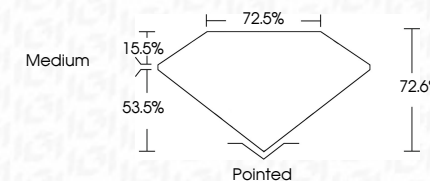

**PROPORTIONS**

Sample Image Used

September 5, 2022  
 IGI Report Number                              541265268  
 Description                                      NATURAL DIAMOND  
 Shape and Cutting Style                      PRINCESS CUT  
 Measurements                                  5.28 x 5.25 x 3.81 mm

**GRADING RESULTS**

Carat Weight                                  1.01 CARAT  
 Color Grade                                      I  
 Clarity Grade                                      VS 1

**CLARITY CHARACTERISTICS**