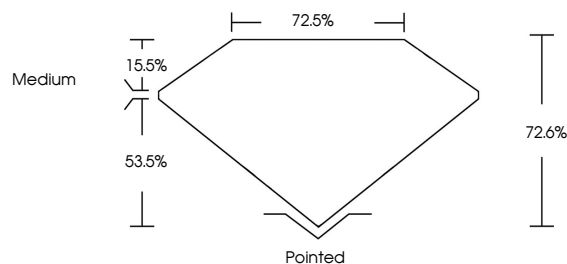

541265268

**DIAMOND REPORT**      **ELECTRONIC COPY**

September 5, 2022  
 IGI Report Number                      541265268  
 Description                                      NATURAL DIAMOND  
 Shape and Cutting Style                      PRINCESS CUT  
 Measurements                                  5.28 x 5.25 x 3.81 mm

**GRADING RESULTS**

Carat Weight                                  1.01 CARAT  
 Color Grade                                      I  
 Clarity Grade                                      VS 1

**ADDITIONAL GRADING INFORMATION**

**PROPORTIONS**

Sample Image Used

September 5, 2022  
 IGI Report Number                              541265268  
 Description                                      NATURAL DIAMOND  
 Shape and Cutting Style                      PRINCESS CUT  
 Measurements                                  5.28 x 5.25 x 3.81 mm

**IGI**

September 5, 2022  
 IGI Report No 541265268  
 NATURAL DIAMOND  
 PRINCESS CUT  
 5.28 x 5.25 x 3.81 mm  
 Carat Weight                                  1.01 CARAT  
 Color Grade                                      VS 1  
 Depth    72.6%  
 Table    53.5%  
 Grade    Medium  
 Culet    Pointed  
 Pol - Sym    EXCELLENT  
 Proportions                                      VERY GOOD  
 Fluorescence                                      NONE  
 Inscription(s)                                      IGI 541265268