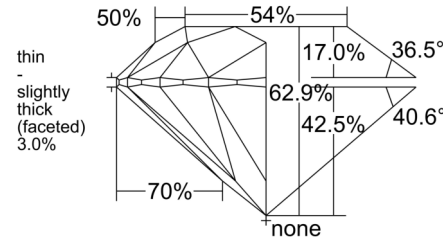

GIA NATURAL DIAMOND GRADING REPORT

December 12, 2024
 GIA Report Number 5403559305
 Shape and Cutting Style Round Brilliant
 Measurements 6.13 - 6.16 x 3.86 mm

GRADING RESULTS

Carat Weight 0.90 carat
 Color Grade K
 Clarity Grade VS1
 Cut Grade Excellent

ADDITIONAL GRADING INFORMATION

Polish Excellent
 Symmetry Excellent
 Fluorescence None
 Inscription(s): GIA 5403559305

PROPORTIONS

Profile to actual proportions

CLARITY CHARACTERISTICS

KEY TO SYMBOLS*

- Indented Natural
- Cavity
- Pinpoint

* Red symbols denote internal characteristics (inclusions). Green or black symbols denote external characteristics (blemishes). Diagram is an approximate representation of the diamond, and symbols shown indicate type, position, and approximate size of clarity characteristics. All clarity characteristics may not be shown. Details of finish are not shown.