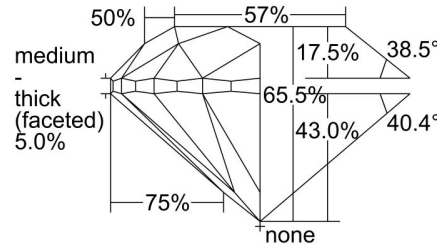

GIA NATURAL DIAMOND GRADING REPORT

September 16, 2021

GIA Report Number 5403388993

Shape and Cutting Style Round Brilliant

Measurements 6.95 - 7.14 x 4.62 mm

GRADING RESULTS

Carat Weight 1.50 carat

Color Grade I

Clarity Grade VVS1

Cut Grade Very Good

ADDITIONAL GRADING INFORMATION

Polish Excellent

Symmetry Good

Fluorescence None

Inscription(s): GIA 5403388993

PROPORTIONS

Profile to actual proportions

CLARITY CHARACTERISTICS

KEY TO SYMBOLS*

- Cloud
- Feather
- Indented Natural

* Red symbols denote internal characteristics (inclusions). Green or black symbols denote external characteristics (blemishes). Diagram is an approximate representation of the diamond, and symbols shown indicate type, position, and approximate size of clarity characteristics. All clarity characteristics may not be shown. Details of finish are not shown.