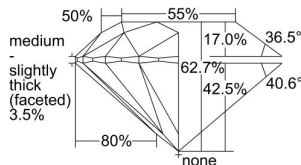

GIA®

FACSIMILE

GIA REPORT 5396631536

Verify this report at GIA.edu

GIA NATURAL DIAMOND DOSSIER®

July 28, 2021
GIA Report Number 5396631536
Shape and Cutting Style ..... Round Brilliant
Measurements ..... 4.25 - 4.28 x 2.68 mm

GRADING RESULTS

Carat Weight ..... 0.30 carat
Color Grade I
Clarity Grade VS1
Cut Grade ..... Excellent

ADDITIONAL GRADING INFORMATION

Polish ..... Excellent
Symmetry ..... Very Good
Fluorescence ..... None
Clarity Characteristics ..... Cloud, Pinpoint
Inscription(s): GIA 5396631536

PROPORTIONS

Profile to actual proportions

GRADING SCALES

GIA COLOR SCALE	GIA CLARITY SCALE	GIA CUT SCALE
COLOURLESS D	FLAWLESS	EXCELLENT
E	INTERNALLY FLAWLESS	
F	VVS₁	VERY GOOD
G		
H	VS₁	GOOD
I		
J	VS₂	FAIR
K		
L	SI₁	POOR
M		
N	I₁	
O		
P	I₂	
Q		
R	I₃	
S		
T		
U		
V		
W		
X		
Y		
Z