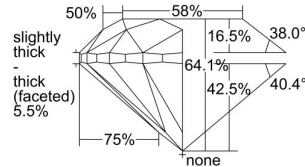

GIA®

FACSIMILE

GIA REPORT 5393771341

Verify this report at GIA.edu

GIA NATURAL DIAMOND DOSSIER®

August 04, 2021
GIA Report Number 5393771341
Shape and Cutting Style ..... Round Brilliant
Measurements ..... 4.56 - 4.62 x 2.95 mm

GRADING RESULTS

Carat Weight ..... 0.40 carat
Color Grade ..... H
Clarity Grade VVS1
Cut Grade ..... Very Good

ADDITIONAL GRADING INFORMATION

Polish ..... Excellent
Symmetry ..... Very Good
Fluorescence ..... Strong Blue
Clarity Characteristics..... Indented Natural, Natural
Inscription(s): GIA 5393771341

PROPORTIONS

Profile to actual proportions

GRADING SCALES

GIA COLOR SCALE	GIA CLARITY SCALE	GIA CUT SCALE	
D	FLAWLESS	EXCELLENT	
E	INTERNALLY FLAWLESS		
F		VVS₁	VERY GOOD
G	VVS₂		
H	VS₁	GOOD	
I	VS₂		
J	SI₁	FAIR	
K	SI₂		
L	I₁	POOR	
M			
N			
O	I₂		
P			
Q			
R	I₃		
S			
T			
U			
V			
W			
X			
Y			
Z