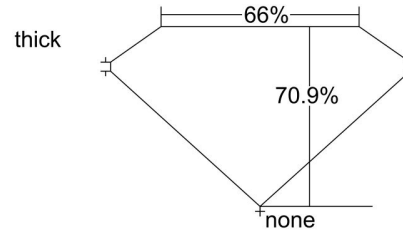

GIA NATURAL DIAMOND GRADING REPORT

June 01, 2021  
 GIA Report Number ..... 5386838922  
 Shape and Cutting Style ..... Emerald Cut  
 Measurements ..... 9.20 x 6.80 x 4.83 mm

GRADING RESULTS

Carat Weight ..... 3.01 carat  
 Color Grade ..... F  
 Clarity Grade ..... SI1

ADDITIONAL GRADING INFORMATION

Polish ..... Excellent  
 Symmetry ..... Excellent  
 Fluorescence ..... None  
 Inscription(s): GIA 5386838922  
**Comments:** Pinpoints are not shown.

PROPORTIONS

Profile not to actual proportions

CLARITY CHARACTERISTICS

KEY TO SYMBOLS\*

- Crystal
- ~ Feather
- ☉ Cloud
- \\ Needle

\* Red symbols denote internal characteristics (inclusions). Green or black symbols denote external characteristics (blemishes). Diagram is an approximate representation of the diamond, and symbols shown indicate type, position, and approximate size of clarity characteristics. All clarity characteristics may not be shown. Details of finish are not shown.