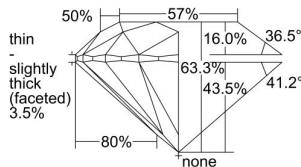

GIA®

FACSIMILE

GIA REPORT 5386578268

Verify this report at GIA.edu

GIA NATURAL DIAMOND DOSSIER®

May 05, 2021
GIA Report Number 5386578268
Shape and Cutting Style ..... Round Brilliant
Measurements ..... 5.20 - 5.23 x 3.30 mm

GRADING RESULTS

Carat Weight ..... 0.55 carat
Color Grade ..... G
Clarity Grade S11
Cut Grade ..... Excellent

ADDITIONAL GRADING INFORMATION

Polish ..... Excellent
Symmetry ..... Excellent
Fluorescence ..... Strong Blue
Clarity Characteristics ..... Crystal, Feather
Inscription(s): GIA 5386578268

PROPORTIONS

Profile to actual proportions