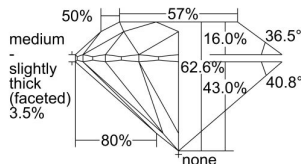

GIA®

FACSIMILE

GIA REPORT 5386535138

Verify this report at GIA.edu

GIA NATURAL DIAMOND DOSSIER®

June 26, 2023
GIA Report Number 5386535138
Shape and Cutting Style ..... Round Brilliant
Measurements ..... 5.63 - 5.67 x 3.54 mm

GRADING RESULTS

Carat Weight ..... 0.70 carat
Color Grade ..... E
Clarity Grade S11
Cut Grade ..... Excellent

ADDITIONAL GRADING INFORMATION

Polish ..... Excellent
Symmetry ..... Excellent
Fluorescence ..... None
Clarity Characteristics ..... Cloud, Feather
Inscription(s): GIA 5386535138

PROPORTIONS

Profile to actual proportions