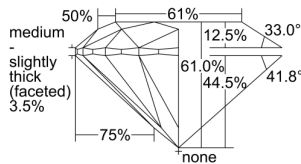

GIA®

FACSIMILE

GIA REPORT 5383736945

Verify this report at GIA.edu

GIA NATURAL DIAMOND DOSSIER®

May 20, 2021
GIA Report Number 5383736945
Shape and Cutting Style ..... Round Brilliant
Measurements ..... 5.25 - 5.29 x 3.21 mm

GRADING RESULTS

Carat Weight ..... 0.54 carat
Color Grade ..... F
Clarity Grade VS1
Cut Grade ..... Excellent

ADDITIONAL GRADING INFORMATION

Polish ..... Excellent
Symmetry ..... Excellent
Fluorescence ..... None
Clarity Characteristics..... Cloud, Crystal, Needle
Inscription(s): GIA 5383736945

PROPORTIONS

Profile to actual proportions

GRADING SCALES

GIA COLOR SCALE	GIA CLARITY SCALE	GIA CUT SCALE	
D	FLAWLESS	EXCELLENT	
E	INTERNALLY FLAWLESS		
F		VVS₁	VERY GOOD
G	VVS₂		
H	VS₁	GOOD	
I	VS₂		
J	SI₁	FAIR	
K	SI₂		
L	I₁	POOR	
M			
N			
O	I₂		
P			
Q	I₃		
R			
S			
T			
U			
V			
W			
X			
Y			
Z