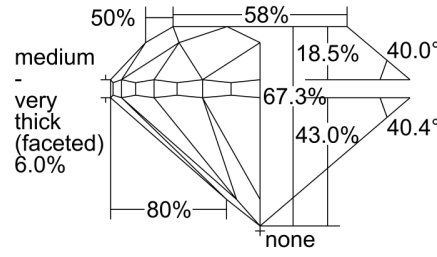

GIA NATURAL DIAMOND GRADING REPORT

March 16, 2021  
 GIA Report Number ..... 5376999600  
 Shape and Cutting Style ..... Round Brilliant  
 Measurements ..... 6.87 - 7.03 x 4.68 mm

GRADING RESULTS

Carat Weight ..... 1.50 carat  
 Color Grade ..... H  
 Clarity Grade ..... VVS2  
 Cut Grade ..... Good

ADDITIONAL GRADING INFORMATION

Polish ..... Excellent  
 Symmetry ..... Good  
 Fluorescence ..... None  
 Inscription(s): GIA 5376999600  
**Comments:** Additional pinpoints are not shown.

PROPORTIONS

Profile to actual proportions

CLARITY CHARACTERISTICS

KEY TO SYMBOLS\*

-  Cloud
-  Pinpoint
-  Natural

\* Red symbols denote internal characteristics (inclusions). Green or black symbols denote external characteristics (blemishes). Diagram is an approximate representation of the diamond, and symbols shown indicate type, position, and approximate size of clarity characteristics. All clarity characteristics may not be shown. Details of finish are not shown.