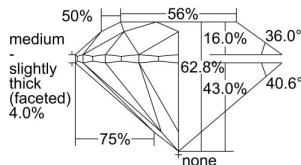

GIA®

FACSIMILE

GIA REPORT 5343756845

Verify this report at GIA.edu

GIA NATURAL DIAMOND DOSSIER®

February 06, 2020
GIA Report Number 5343756845
Shape and Cutting Style ..... Round Brilliant
Measurements ..... 5.33 - 5.37 x 3.36 mm

GRADING RESULTS

Carat Weight ..... 0.60 carat
Color Grade I
Clarity Grade I1
Cut Grade ..... Very Good

ADDITIONAL GRADING INFORMATION

Polish ..... Excellent
Symmetry ..... Very Good
Fluorescence ..... Faint
Clarity Characteristics..... Cloud, Feather
Inscription(s): GIA 5343756845

PROPORTIONS

Profile to actual proportions