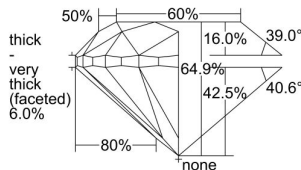

GIA®

FACSIMILE

GIA REPORT 5326798010

Verify this report at GIA.edu

GIA NATURAL DIAMOND DOSSIER®

May 16, 2019
GIA Report Number 5326798010
Shape and Cutting Style ..... Round Brilliant
Measurements ..... 5.94 - 5.97 x 3.87 mm

GRADING RESULTS

Carat Weight ..... 0.90 carat
Color Grade ..... H
Clarity Grade I1
Cut Grade ..... Good

ADDITIONAL GRADING INFORMATION

Polish ..... Excellent
Symmetry ..... Excellent
Fluorescence ..... Strong Blue
Clarity Characteristics ..... Crystal
Inscription(s): GIA 5326798010

PROPORTIONS

Profile to actual proportions