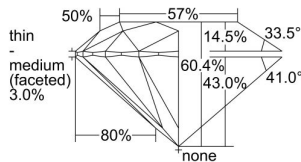

GIA®

FACSIMILE

GIA REPORT 5313957838

Verify this report at GIA.edu

GIA NATURAL DIAMOND DOSSIER®

February 12, 2019
GIA Report Number 5313957838
Shape and Cutting Style ..... Round Brilliant
Measurements ..... 4.04 - 4.05 x 2.44 mm

GRADING RESULTS

Carat Weight ..... 0.24 carat
Color Grade ..... F
Clarity Grade VS1
Cut Grade ..... Excellent

ADDITIONAL GRADING INFORMATION

Polish ..... Excellent
Symmetry ..... Very Good
Fluorescence ..... None
Clarity Characteristics ..... Feather
Inscription(s): GIA 5313957838

PROPORTIONS

Profile to actual proportions