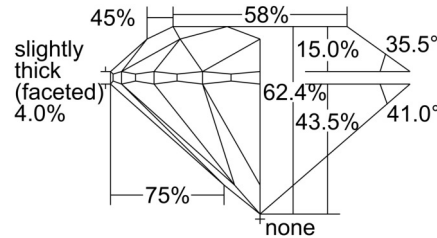

GIA NATURAL DIAMOND GRADING REPORT

October 29, 2024  
 GIA Report Number ..... 5234420767  
 Shape and Cutting Style ..... Round Brilliant  
 Measurements ..... 11.55 - 11.63 x 7.23 mm

GRADING RESULTS

Carat Weight ..... 6.08 carat  
 Color Grade ..... E  
 Clarity Grade ..... SI1  
 Cut Grade ..... Excellent

PROPORTIONS

Profile to actual proportions

CLARITY CHARACTERISTICS

KEY TO SYMBOLS\*

- Crystal
- ⊗ Cloud
- ∖ Needle

\* Red symbols denote internal characteristics (inclusions). Green or black symbols denote external characteristics (blemishes). Diagram is an approximate representation of the diamond, and symbols shown indicate type, position, and approximate size of clarity characteristics. All clarity characteristics may not be shown. Details of finish are not shown.