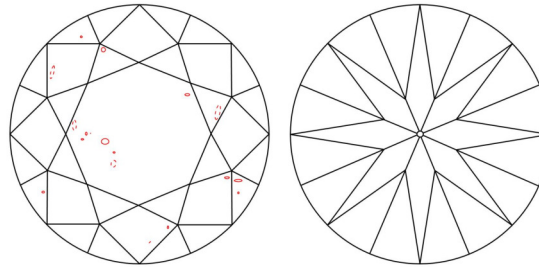

GIA NATURAL DIAMOND GRADING REPORT

October 29, 2024  
 GIA Report Number ..... 5234420767  
 Shape and Cutting Style ..... Round Brilliant  
 Measurements ..... 11.55 - 11.63 x 7.23 mm

GRADING RESULTS

Carat Weight ..... 6.08 carat  
 Color Grade ..... E  
 Clarity Grade ..... SI1  
 Cut Grade ..... Excellent

PROPORTIONS

Profile to actual proportions

CLARITY CHARACTERISTICS

KEY TO SYMBOLS\*

- Crystal
- ⊗ Cloud
- ∖ Needle

\* Red symbols denote internal characteristics (inclusions). Green or black symbols denote external characteristics (blemishes). Diagram is an approximate representation of the diamond, and symbols shown indicate type, position, and approximate size of clarity characteristics. All clarity characteristics may not be shown. Details of finish are not shown.