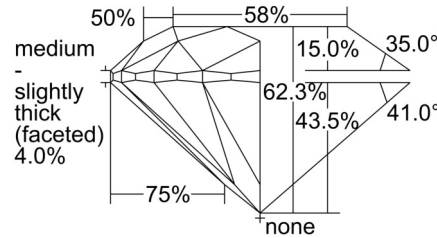

GIA NATURAL DIAMOND GRADING REPORT

October 16, 2024
GIA Report Number 5234420251
Shape and Cutting Style ..... Round Brilliant
Measurements ..... 6.51 - 6.52 x 4.06 mm

GRADING RESULTS

Carat Weight ..... 1.06 carat
Color Grade ..... J
Clarity Grade VS1
Cut Grade ..... Excellent

ADDITIONAL GRADING INFORMATION

Polish ..... Excellent
Symmetry ..... Excellent
Fluorescence ..... None
Inscription(s): GIA 5234420251

Comments: Additional clouds are not shown. Pinpoints are not shown.

PROPORTIONS

Profile to actual proportions