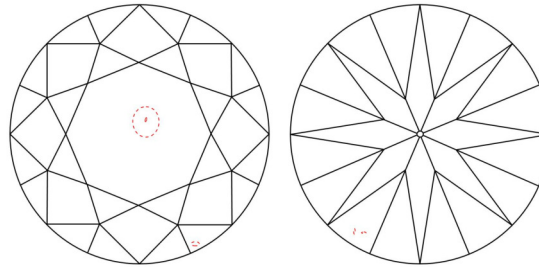

GIA NATURAL DIAMOND GRADING REPORT

October 16, 2024
 GIA Report Number 5234420251
 Shape and Cutting Style Round Brilliant
 Measurements 6.51 - 6.52 x 4.06 mm

GRADING RESULTS

Carat Weight 1.06 carat
 Color Grade J
 Clarity Grade VS1
 Cut Grade Excellent

ADDITIONAL GRADING INFORMATION

Polish Excellent
 Symmetry Excellent
 Fluorescence None
 Inscription(s): GIA 5234420251

Comments: Additional clouds are not shown. Pinpoints are not shown.

PROPORTIONS

Profile to actual proportions

CLARITY CHARACTERISTICS

KEY TO SYMBOLS*

- Crystal
- ☉ Cloud

* Red symbols denote internal characteristics (inclusions). Green or black symbols denote external characteristics (blemishes). Diagram is an approximate representation of the diamond, and symbols shown indicate type, position, and approximate size of clarity characteristics. All clarity characteristics may not be shown. Details of finish are not shown.