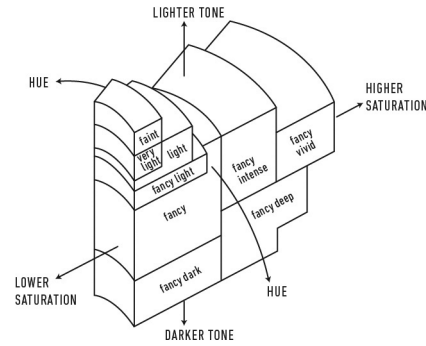

Verify this report at GIA.edu

GIA NATURAL COLORED DIAMOND REPORT

October 04, 2024
 Report Type **Identification and Origin Report**
 GIA Report Number **5234396904**
 Shape and Cutting Style **Cushion Modified Brilliant**
 Measurements **10.57 x 10.38 x 6.83 mm**
 Carat Weight **7.61 carat**
 Color Grade **Fancy Black**
 Color Origin **Natural**
 Color Distribution **Even**
 Inscription(s): **GIA 5234396904**

ADDITIONAL INFORMATION

**GIA COLORED
DIAMOND
SCALE**

Illustration of GIA fancy color grade interrelationships

The results documented in this report refer only to the diamond described, and were obtained using the techniques and equipment available to GIA at the time of examination. This report is not a guarantee or valuation. For additional information and important limitations and disclaimers, please see GIA.edu/terms or call +1 800 421 7250 or +1 760 603 4500. ©2023 Gemological Institute of America, Inc.