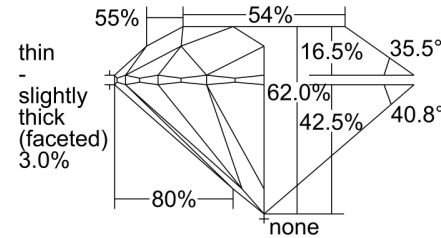

### GIA NATURAL DIAMOND GRADING REPORT

May 31, 2024  
 GIA Report Number ..... 5234304967  
 Shape and Cutting Style ..... Round Brilliant  
 Measurements ..... 9.52 - 9.59 x 5.92 mm

### GRADING RESULTS

Carat Weight ..... 3.29 carat  
 Color Grade ..... K  
 Clarity Grade ..... SI2  
 Cut Grade ..... Excellent

### PROPORTIONS

Profile to actual proportions