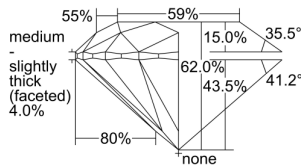

GIA®

FACSIMILE

GIA REPORT 5234236125

Verify this report at GIA.edu

GIA NATURAL DIAMOND DOSSIER®

March 27, 2024
GIA Report Number 5234236125
Shape and Cutting Style ..... Round Brilliant
Measurements ..... 5.77 - 5.80 x 3.59 mm

GRADING RESULTS

Carat Weight ..... 0.74 carat
Color Grade ..... H
Clarity Grade VS1
Cut Grade ..... Excellent

ADDITIONAL GRADING INFORMATION

Polish ..... Excellent
Symmetry ..... Excellent
Fluorescence ..... None
Clarity Characteristics ..... Cloud, Crystal
Inscription(s): GIA 5234236125

PROPORTIONS

Profile to actual proportions

GRADING SCALES

GIA COLOR SCALE	GIA CLARITY SCALE	GIA CUT SCALE	
D	FLAWLESS	EXCELLENT	
E	INTERNALLY FLAWLESS		
F		VVS₁	VERY GOOD
G	VVS₂		
H	VS₁	GOOD	
I	VS₂		
J	SI₁	FAIR	
K	SI₂		
L	I₁	POOR	
M	I₂		
N	I₃		
O			
P			
Q			
R			
S			
T			
U			
V			
W			
X			
Y			
Z