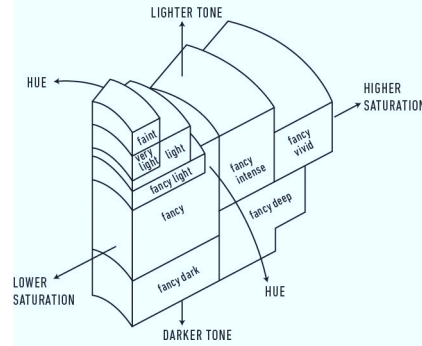

GIA NATURAL COLORED DIAMOND REPORT

April 16, 2024
 Report Type Identification and Origin Report
 GIA Report Number 5234229828
 Shape and Cutting Style Round Brilliant
 Measurements 7.21 - 7.24 x 5.21 mm
 Carat Weight 1.78 carat
 Color Grade Fancy Black
 Color Origin Natural
 Color Distribution Even
 Inscription(s): GIA 5234229828

ADDITIONAL INFORMATION

GIA COLORED
DIAMOND
SCALE

Illustration of GIA fancy color grade interrelationships

The results documented in this report refer only to the diamond described, and were obtained using the techniques and equipment available to GIA at the time of examination. This report is not a guarantee or valuation. For additional information and important limitations and disclaimers, please see GIA.edu/terms or call +1 800 421 7250 or +1 760 603 4500. ©2023 Gemological Institute of America, Inc.