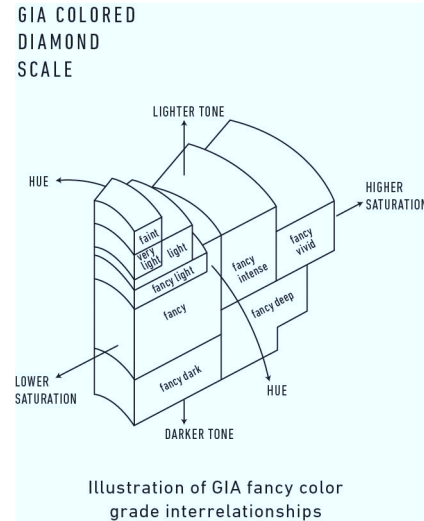

Verify this report at GIA.edu

GIA NATURAL COLORED DIAMOND REPORT

August 31, 2023
Report Type ..... Identification and Origin Report
GIA Report Number 5234041456
Shape and Cutting Style ..... Pear Modified Brilliant
Measurements ..... 4.69 x 2.68 x 1.54 mm
Carat Weight ..... 0.14 carat
Color Grade ..... Fancy Blue
Color Origin ..... Natural
Color Distribution ..... Even
Inscription(s): GIA 5234041456

ADDITIONAL INFORMATION

The results documented in this report refer only to the diamond described, and were obtained using the techniques and equipment available to GIA at the time of examination. This report is not a guarantee or valuation. For additional information and important limitations and disclaimers, please see GIA.edu/terms or call +1 800 421 7250 or +1 760 603 4500. ©2023 Gemological Institute of America, Inc.

reportcheck.gia.edu