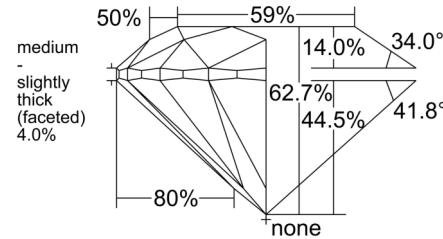

GIA NATURAL DIAMOND GRADING REPORT

August 29, 2025
GIA Report Number 5232684134
Shape and Cutting Style ..... Round Brilliant
Measurements ..... 8.01 - 8.06 x 5.04 mm

GRADING RESULTS

Carat Weight ..... 2.01 carat
Color Grade I
Clarity Grade SI1
Cut Grade ..... Excellent

ADDITIONAL GRADING INFORMATION

Polish ..... Excellent
Symmetry ..... Excellent
Fluorescence ..... None

Inscription(s): GIA 5232684134

Comments: Additional clouds are not shown. Pinpoints are not shown.

PROPORTIONS