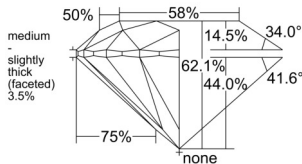

GIA®

FACSIMILE

GIA REPORT 5232626985

Verify this report at GIA.edu

GIA NATURAL DIAMOND DOSSIER®

July 07, 2025
GIA Report Number 5232626985
Shape and Cutting Style ..... Round Brilliant
Measurements ..... 5.52 - 5.55 x 3.44 mm

GRADING RESULTS

Carat Weight ..... 0.64 carat
Color Grade ..... E
Clarity Grade VVS1
Cut Grade ..... Excellent

ADDITIONAL GRADING INFORMATION

Polish ..... Excellent
Symmetry ..... Excellent
Fluorescence ..... Medium Blue
Clarity Characteristics ..... Pinpoint
Inscription(s): GIA 5232626985

PROPORTIONS

Profile to actual proportions

GRADING SCALES

GIA COLOR SCALE

COLORLESS	D
	E
	F
	G
	H
	I
	J
NEAR COLORLESS	K
	L
Faint	M
	N
	O
	P
Very Light	Q
	R
	S
	T
	U
	V
Light	W
	X
	Y
	Z

GIA CLARITY SCALE

FLAWLESS	INTERNAL FLAWLESS	
		FLAWLESS
VERY VERY SLIGHTLY INCLUDED	VVS₁	
	VVS₂	
VERY SLIGHTLY INCLUDED	VS₁	
	VS₂	
SLIGHTLY INCLUDED	SI₁	
	SI₂	
INCLUDED	I₁	
	I₂	
	I₃	

GIA CUT SCALE

EXCELLENT	
	VERY GOOD
GOOD	
FAIR	
POOR