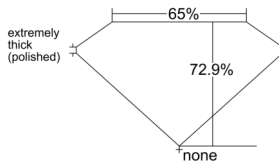

GIA®

FACSIMILE

GIA REPORT 5232579423

Verify this report at GIA.edu

GIA NATURAL DIAMOND DOSSIER®

May 08, 2025
GIA Report Number 5232579423
Shape and Cutting Style ..... **Cut-Cornered Rectangular Modified Brilliant**
Measurements ..... 5.50 x 4.20 x 3.06 mm

GRADING RESULTS

Carat Weight ..... 0.70 carat
Color Grade ..... Y to Z Range
Clarity Grade VS1

ADDITIONAL GRADING INFORMATION

Polish ..... Good
Symmetry ..... Good
Fluorescence ..... Medium Blue
Clarity Characteristics..... **Needle, Cavity, Feather, Cloud**
Inscription(s): GIA 5232579423

PROPORTIONS

Profile not to actual proportions

GRADING SCALES

GIA COLOR SCALE		GIA CLARITY SCALE			
COLORLESS	D	VERY VERY SLIGHTLY INCLUDED	FLAWLESS		
	E		INTERNALLY FLAWLESS		
	F	VERY SLIGHTLY INCLUDED	VVS₁		
	G		VVS₂		
	H		VS₁		
	NEAR COLORLESS	I	SLIGHTLY INCLUDED	VS₂	
		J		SI₁	
		FAINT	K	INCLUDED	SI₂
			L		I₁
			M		I₂
VERT LIGHT	N	LIGHT	I₃		
	O				
	P				
	Q				
	R				
	S				
	T