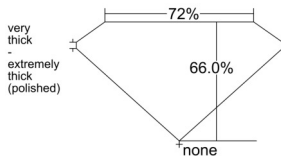

GIA®

FACSIMILE

GIA REPORT 5232579419

Verify this report at GIA.edu

GIA NATURAL DIAMOND DOSSIER®

May 07, 2025
GIA Report Number 5232579419
Shape and Cutting Style ..... **Cut-Cornered Rectangular Modified Brilliant**
Measurements ..... 5.14 x 4.66 x 3.07 mm

GRADING RESULTS

Carat Weight ..... 0.75 carat
Color Grade ..... Y to Z Range
Clarity Grade VS2

ADDITIONAL GRADING INFORMATION

Polish ..... Very Good
Symmetry ..... Very Good
Fluorescence ..... Medium Blue
Clarity Characteristics..... Cloud, Crystal, Feather
Inscription(s): GIA 5232579419

PROPORTIONS

Profile not to actual proportions