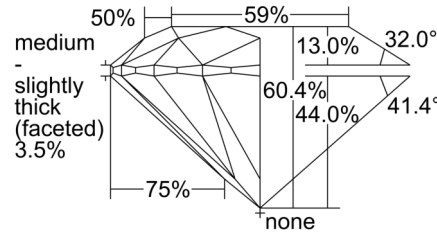

GIA NATURAL DIAMOND GRADING REPORT

November 15, 2024
 GIA Report Number 5232444133
 Shape and Cutting Style Round Brilliant
 Measurements 7.62 - 7.66 x 4.62 mm

GRADING RESULTS

Carat Weight 1.64 carat
 Color Grade J
 Clarity Grade VVS2
 Cut Grade Excellent

ADDITIONAL GRADING INFORMATION

Polish Excellent
 Symmetry Excellent
 Fluorescence Faint
 Inscription(s): GIA 5232444133

PROPORTIONS

Profile to actual proportions

CLARITY CHARACTERISTICS

KEY TO SYMBOLS*

- \ Needle
- ~ Feather
- Pinpoint

* Red symbols denote internal characteristics (inclusions). Green or black symbols denote external characteristics (blemishes). Diagram is an approximate representation of the diamond, and symbols shown indicate type, position, and approximate size of clarity characteristics. All clarity characteristics may not be shown. Details of finish are not shown.