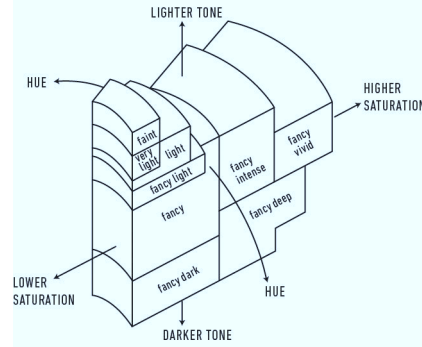

GIA NATURAL COLORED DIAMOND REPORT

August 07, 2023
 Report Type **Identification and Origin Report**
 GIA Report Number **5232025130**
 Shape and Cutting Style **Round Brilliant**
 Measurements **1.79 - 1.83 x 1.12 mm**
 Carat Weight **0.02 carat**
 Color Grade **Fancy Intense Pink-Purple**
 Color Origin **Natural**
 Color Distribution **Even**

ADDITIONAL INFORMATION
**GIA COLORED
 DIAMOND
 SCALE**

Illustration of GIA fancy color grade interrelationships

The results documented in this report refer only to the diamond described, and were obtained using the techniques and equipment available to GIA at the time of examination. This report is not a guarantee or valuation. For additional information and important limitations and disclaimers, please see GIA.edu/terms or call +1 800 421 7250 or +1 760 603 4500. ©2023 Gemological Institute of America, Inc.