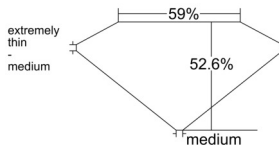

GIA®

FACSIMILE

GIA REPORT 5231823921

Verify this report at GIA.edu

GIA NATURAL DIAMOND DOSSIER®

December 22, 2025
GIA Report Number 5231823921
Shape and Cutting Style ..... Circular Brilliant
Measurements ..... 6.69 - 6.86 x 3.57 mm

GRADING RESULTS

Carat Weight ..... 1.00 carat
Color Grade ..... M
Clarity Grade SI1

ADDITIONAL GRADING INFORMATION

Polish ..... Good
Symmetry ..... Fair
Fluorescence ..... None
Clarity Characteristics ..... Crystal
Inscription(s): GIA 5231823921

PROPORTIONS

Profile not to actual proportions

GRADING SCALES

GIA COLOR SCALE		GIA CLARITY SCALE			
COLORLESS	D	VERY VERY SLIGHTLY INCLUDED	FLAWLESS		
	E		INTERNALLY FLAWLESS		
	F		VVS₁		
	NEAR COLORLESS	G	VVS₂		
		H	VERY SLIGHTLY INCLUDED	VS₁	
		I		VS₂	
		FAINT	J	SLIGHTLY INCLUDED	SI₁
			K		SI₂
	L		INCLUDED		I₁
	M			I₂	
LIGHT	N			I₃	
	O				
	P				
	Q				
	R				
	S				
	T				
	U				
	V				
	W				
	X				
	Y				
	Z